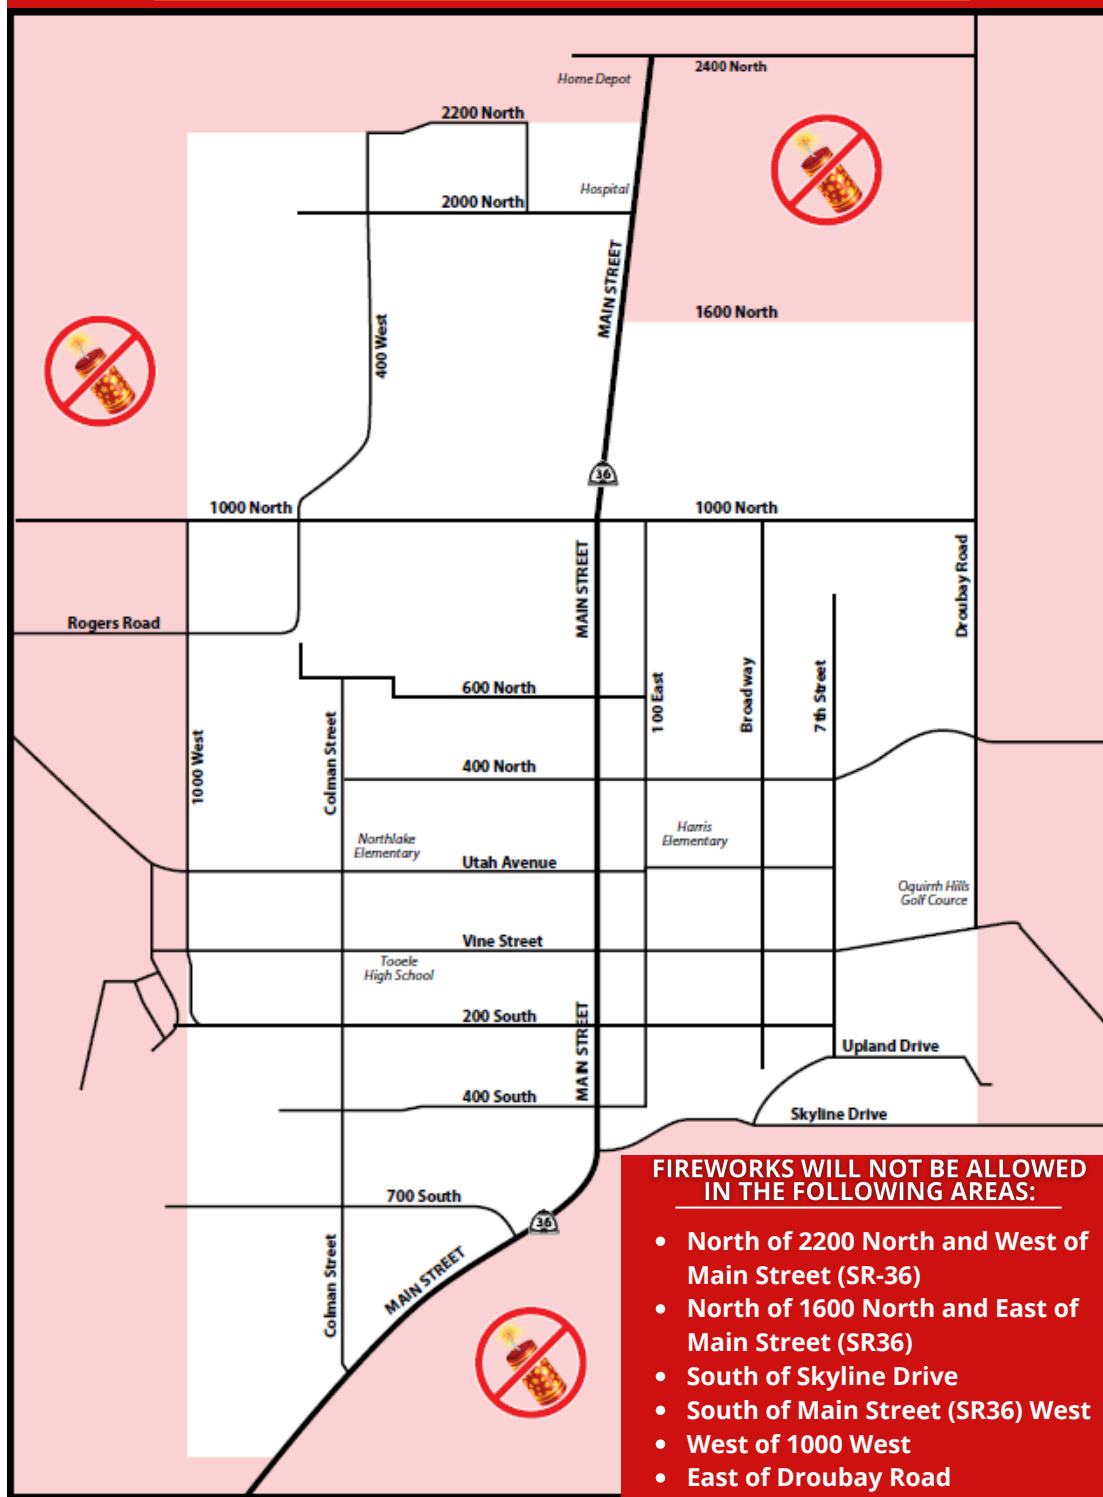

Tooele City Fireworks RESTRICTIONS 2022

FIREWORKS NOT ALLOWED IN THE SHADED AREAS:

LIGHTING FIREWORKS

Between the hours of 11 am and 11 pm except as noted:

- **July 2-5**
(July 4th hours extended to midnight)
- **July 22-25**
(July 24th hours extended to midnight)
- **December 31**
(11 am - 1 am January 1)
- **Chinese New Year's Eve, January 31**
(11 am - 1 am February 1)

FIREWORKS SALES

Class "C" Fireworks can be sold the following dates:

- June 23-July 27
- December 29-31
- 2 Days before and on Chinese New Year

FIREWORKS ARE PROHIBITED AT ALL TOOEELE CITY PARKS

FOR MORE DETAILED FIREWORKS INFORMATION VISIT OUR WEBSITE AT